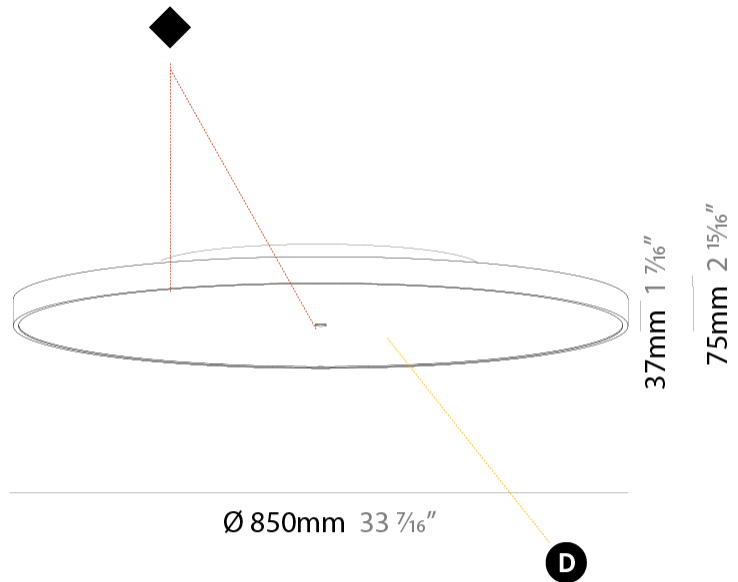

GENERAL

Series: Sign Diva
Subseries: Sign Diva
Brand: Prolicht
Division: Architectural
Mounting Type: Surface
Mounting Location: Ceiling
Subcategory: Ambient

PHYSICAL

Shape: Round
Diameter (mm): 850
Diameter (in): 33 7/16
Height (mm): 75
Height (in): 2 15/16
Light Distribution: Direct
Weight (kg): 12.925
Weight (lbs): 28.495
Diffuser: PMMA - Opal/Micro-Prism/Sparkling Secret/Vintage Industrial with Shine Ring
Fixture Finish: SSR / BKV / CWI / CRY / HAB / UFT / ITA / RUA / FTG / MYG / LOD / PUS / FRO / FUP / KIA / POP / BLS / SPG / MEY / GOH / GUM / CHC / COM / ABZ / JAG / OBR / MOS / ROR
Fixture Material: Extruded Aluminum / Steel

ELECTRICAL

Lamp Type: LED (Zhaga Standard)
Input Wattage (W): 96.8
Total Output Wattage (W): 76.8
Dimming: Tri-Mode (Non-Dimming and Phase Dimming (120Vac only) and 0-10V Dimming)
Driver Included: Yes
Driver Location: Integrated
Driver Type: Constant Current - Universal
Driver Class: Class 2
Input Voltage (V): 120 - 277
Constant Current (MA): 600

LED

Color Temperature (°K): 3000 / 3500 / 4000
Max. Delivered Lumen (lm): 11160 / 11388 / 11620
CRI: >90 CRI
Lamp Life (hrs): 50000

OPTICAL

RATINGS AND CERTIFICATIONS

Certified By: Certified for North American Standards
IP rating: IP20